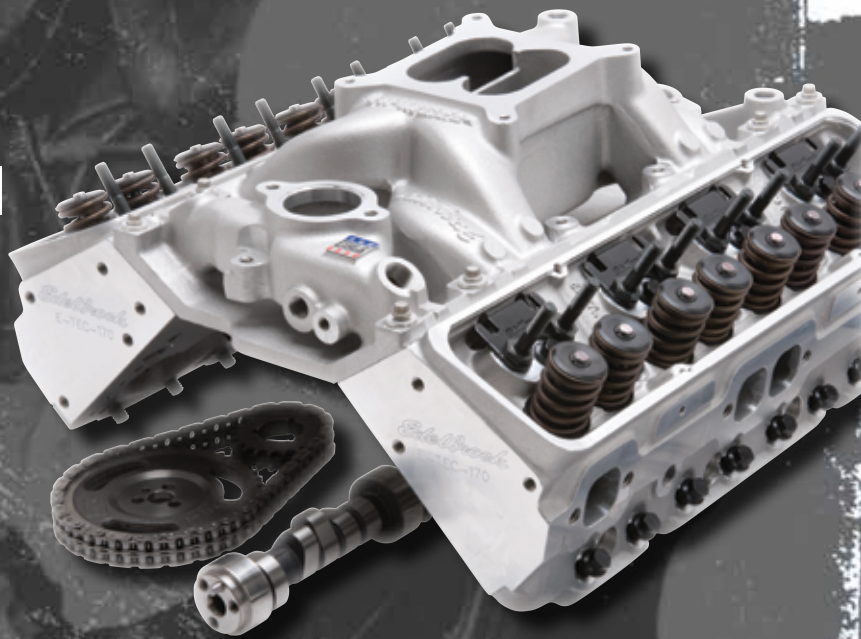

# TOP IT OFF

IT'S POWER IN A BOX!

Buy any NEW Edelbrock Total Power Package Top End Kit and Edelbrock will send you your choice of a

**FREE**

Performer or AVS2 Series Carburetor

OFFER VALID OCTOBER 1 - DECEMBER 31, 2018